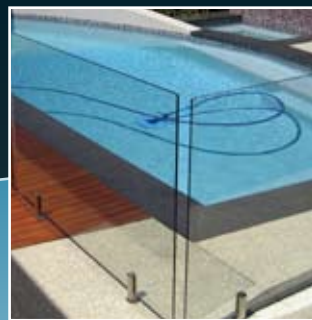

Safe, secure and stylish without spoiling your view.

Tel: 08 9408 0955

Fax: 08 9408 0944

sales@rivieraglassfencing.com.au

www.rivieraglassfencing.com.au

Why invest in a designer landscape only to spoil it with an unsightly fence?

With Riviera Frameless Glass Fencing you don't have to. Our state-of-the-art frameless glass offers both security and style, and complements any space without compromising the view.

Best of all, frameless glass can be installed in a wider range of situations than a number of other fencing options, with less disruption to surfaces on existing buildings.

Manufactured to the highest Australian standards, Riviera Frameless Glass Fencing is 12mm thick with a polished, chamfered edge that will add style in any application.