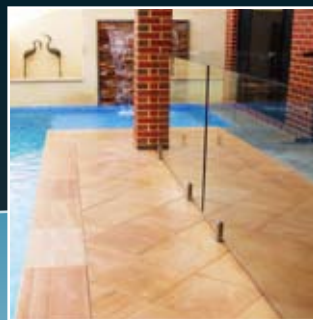

Safe, secure and stylish without spoiling your view.

Tel: 08 9408 0955

Fax: 08 9408 0944

sales@rivieraglassfencing.com.au

www.rivieraglassfencing.com.au

Why invest in a designer landscape only to spoil it with an unsightly fence?

With Riviera Frameless Glass Fencing you don't have to. Our state-of-the-art frameless glass offers both security and style, and complements any space without compromising the view.

Best of all, frameless glass can be installed in a wider range of situations than a number of other fencing options, with less disruption to surfaces on existing buildings.

Manufactured to the highest Australian standards, Riviera Frameless Glass Fencing is 12mm thick with a polished, chamfered edge that will add style in any application.