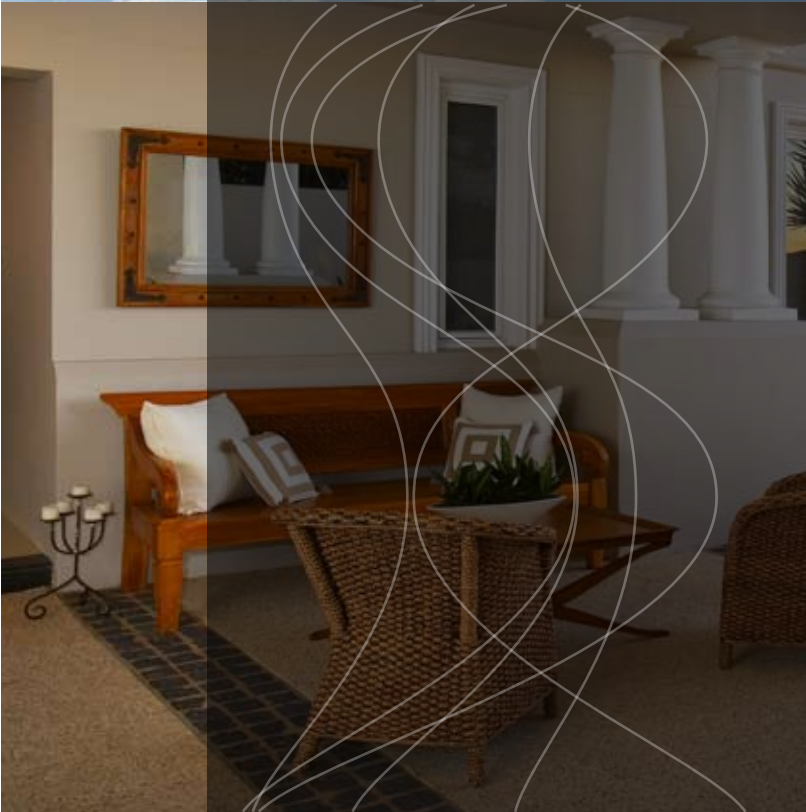

OUTSIDE IN

Landscape Management

LANDSCAPE CONSTRUCTION
INNOVATIVE DESIGN
CUSTOM KIT WATER WALLS
PROJECT CONSULTANT

Specialists in Exterior Design

Office / Showroom
370A Canning Hwy, Como 6152
PO Box 2042, Rossmoyne 6148
Ph: (08) 9450 4922
Fax: (08) 9450 4911
Mob: 0413 514 860
E: enquiry@outsidein.net.au
W: www.outsidein.net.au