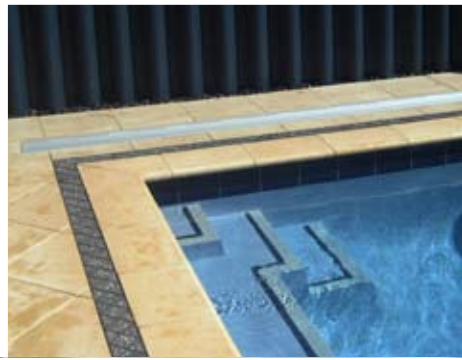

Relax

Cleardeck pool covers retract and store out of sight in just 60 seconds!

Why have an unsightly blanket reel spoiling your poolscape when you can have an in-ground solar blanket that's totally invisible when not in use?

The Cleardeck advantage

- Quick and easy single person operation
- Blanket extends and retracts in a minute
- Blanket is totally invisible when not in use and stores out of sight all year round
- Easily installed in any new and most existing pools of any size or shape
- Can be installed in any type of deck material
- No motors, tracks, cables or pulleys
- Saves water, chemicals and heating costs